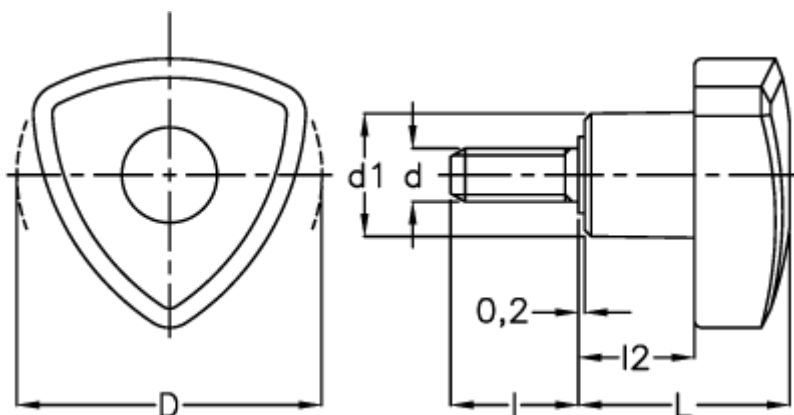

Article number: 2302084251

Description: E+G Lock knob
VTR.60 p-M12x20

Measures

d	= 60
d1	= 22
d 6g	= M12
l	= 20
L	= 41
l2	= 22